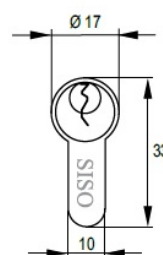

PRODUCT SHEET

Description:

Profile Cylinder, Alu Look, 62mm,(26+10+26mm) MKS #M4,

Item number:

14.60.044-0

Units	Box	Carton	HS Code	Barcode
Pcs.	10	100	8301600090	
				5704866458412

Cylinders w/Master key system (Yale keyway)

Item No.:	L	A	B	C	FINISH	SYSTEM
#14.60.039	62	26	26	10	SS-look	#M1
#14.60.040	62	26	26	10	SS-look	#M2
#14.60.043	62	26	26	10	Alu Look	#M3
#14.60.044	62	26	26	10	Alu Look	#M4

Master keys (Yale keyway)

Item No.:	SYSTEM
#14.60.041-0	#M1
#14.60.042-0	#M2
#14.60.041-5	#M3
#14.60.041-6	#M4