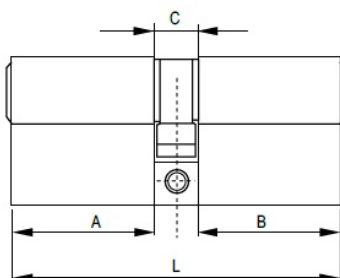

PRODUCT SHEET

Description:

Profile Cylinder, Alu Look, 62mm,(26+10+26mm) MKS #M4,

Item number:

14.60.044-0

Units	Box	Carton	HS Code	Barcode
Pcs.	10	100	8301600090	
				5704866458412

Cylinders w/Master key system (Yale keyway)

Item No.:	L	A	B	C	FINISH	SYSTEM
#14.60.039	62	26	26	10	SS-look	#M1
#14.60.040	62	26	26	10	SS-look	#M2
#14.60.043	62	26	26	10	Alu Look	#M3
#14.60.044	62	26	26	10	Alu Look	#M4

Master keys (Yale keyway)

Item No.:	SYSTEM
#14.60.041-0	#M1
#14.60.042-0	#M2
#14.60.041-5	#M3
#14.60.041-6	#M4